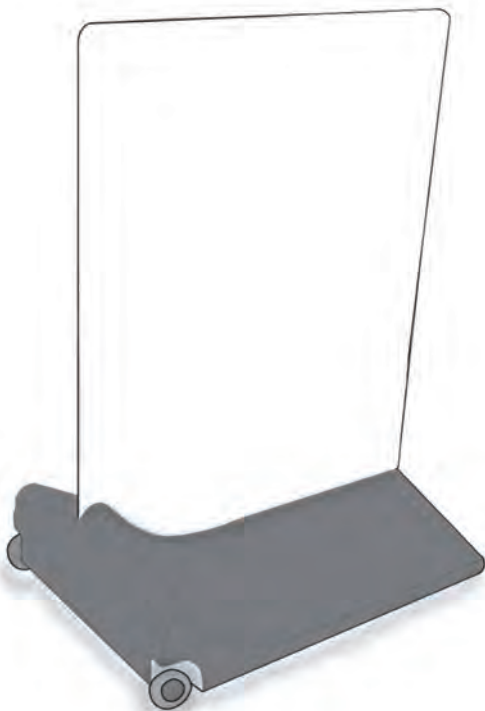

SK8 Footpath Sign on wheels

A brilliant new sign concept... just grab, tip and roll.

- * Designed to ease the movement of your footpath signage - no more lifting and carrying. Just grab, tip and roll!
- * Arguably the most user friendly footpath sign available.
- * Sign panels are manufactured from composite aluminium with a matt white finish and can be locked into the base.
- * The base can be weighted for additional stability and is available in a range of colours.

Specifications:

Height: 840mm
Width: 410mm
Weight: 4.5kg unballasted
Visual area: 740mm x 600mm
with standard 800mm high panel